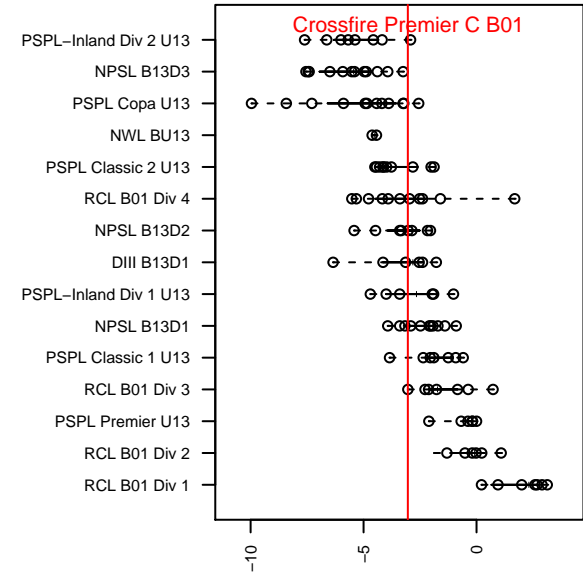

**attack and defense rating
relative to others at age
and all opponents in last 13 months**