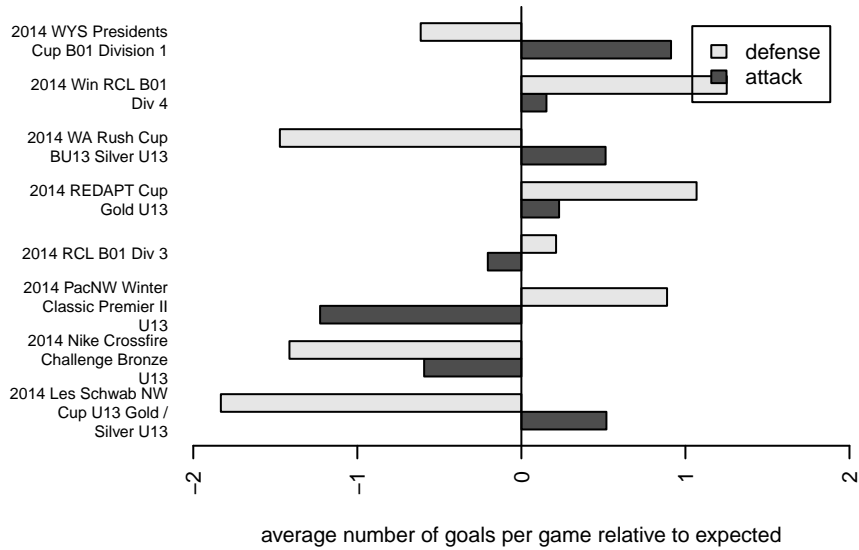

Performance relative to 13 month average