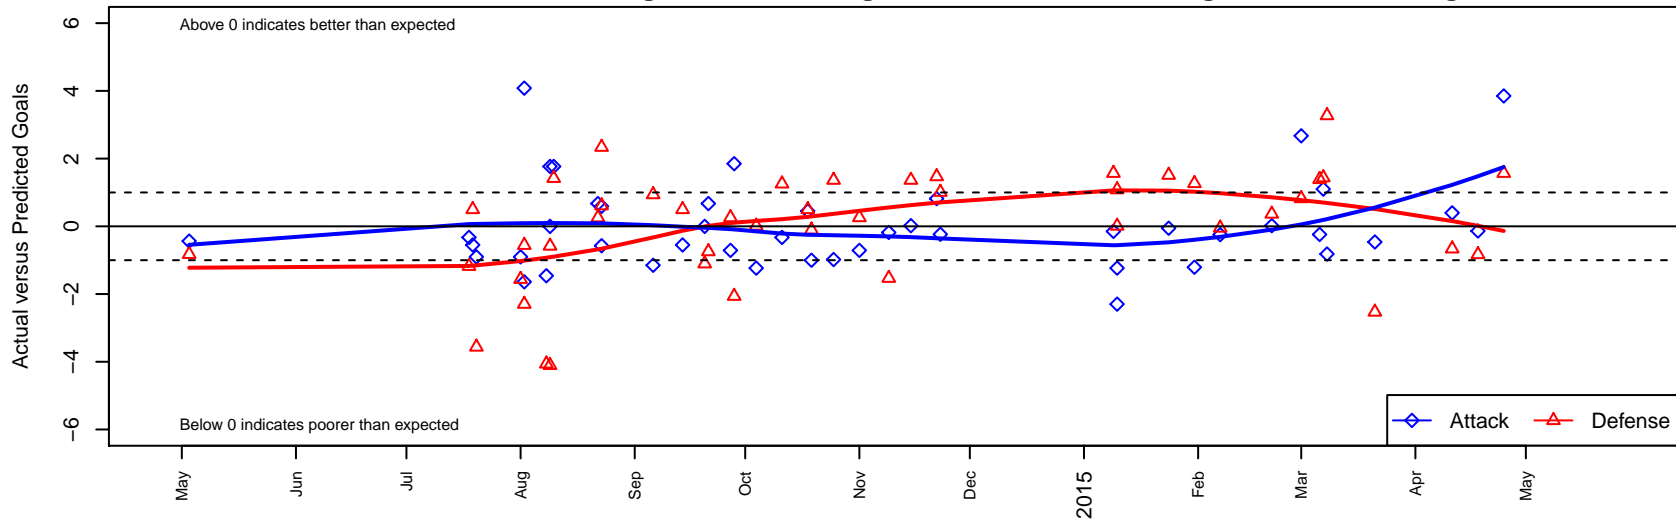

Crossfire Premier C B01

Crossfire Premier SC
 Redmond, WA
 B01 total strength=815
 attack=1.27 defense=0.87
 fall league = RCL B01 Div 3
 spr league = Win RCL B01 Div 4
 notes= White 2013, 2014

alt names used:
 CROSSFIRE PREMIER BU13 WHITE C (WA)
 CROSSFIRE PREMIER BU13 WHITE C (WA)
 Crossfire Premier B01- White-C
 CROSSFIRE PREMIER BU13 WHITE C (WA)
 CROSSFIRE PREMIER BU13 WHITE C (WA)
 Crossfire Premier B01 White C
 Crossfire Premier B01- White-C
 Crossfire Premier B01- White-C

Crossfire Premier C B01
 Dots are actual minus expected GF (blue circles) and GA (red triangles).
 Blue line is smoothed change in attack strength. Red is smoothed change in defense strength.

**attack and defense variance (black dot)
relative to other teams
and top 10 in region**